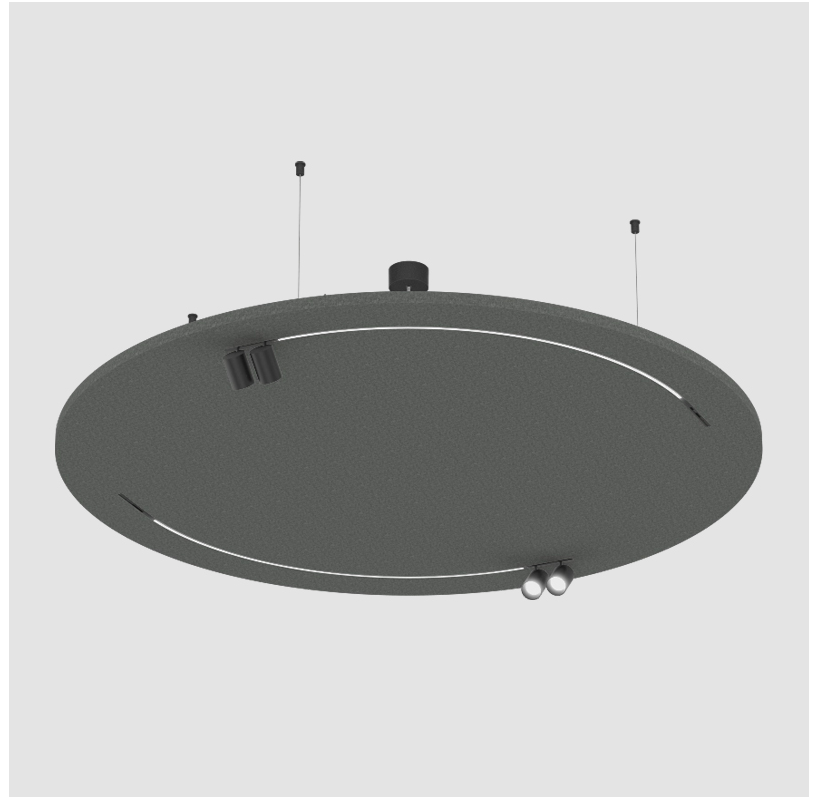

GENERAL

Series: Just Black Acoustic
Partner: Prolicht
Division: Architectural
Installation: Suspension
Product Type: Acoustic
Mounting Location: Ceiling
Light Distribution: Direct

PHYSICAL

Shape: Round
Diameter (mm): 1400
Diameter (in): 55 1/8
Height (mm): 41
Height (in): 1 5/8

Fixture Finish: [ANC / ASH / BNA / BTC / BZE / CEL / EGG / EVG / FOG / FOS / FST / FUA / IRI / IRO / KHA / LIC / LIM / MER / MSN / MUS / ONX / PEA / PLU / POL / PPY / RAY / ROY / RST / STE / SWD / TAN / TAU](#)

Holder Finish: [SSR / BKV / CWI / CRY / HAB / LAG / UFT / ITA / RUA / RUR / MIC / FTG / MYG / TWT / LOD / PUS / FRO / FUP / KIA / POP / BLS / SPG / MEY / GOH / GUM / CHC / COM / ABZ / JAG](#)

Acoustic Finish: [SFW / CYW / SEE / SYN / MTS / PMB / TTN / CYB / STO / DPE / BES / SHB / ARE / ANE / VRD / CRF](#)

Fixture Material: Aluminum
Primary Material: Acoustic

Cable Details: [2000mm / 6000mm Transparent Cable](#)

ELECTRICAL

Lamp Type: LED
Input Wattage (W): 64
Total Output Wattage (W): 58.2
Dimming: Non-Dimmable
Driver Included: Yes
Driver Location: Integrated
Driver Type: Constant Voltage - Universal
Driver Class: Class 2
Input Voltage (V): 120 - 277
Output Voltage (V): 24

LED

Color Temperature (°K): 2700
Max. Delivered Lumen (lm): 2215
Nominal Lumen (lm): 3164
CRI: >90 CRI
Lamp Life (hrs): 80000

OPTICAL

Beam Angle: 30

RATINGS AND CERTIFICATIONS

Certified By: Certified for North American Standards
IP rating: IP20

PROJECT
TYPE
SPECIFIER
QUANTITY
DATE

Ø1400mm 55 1/8"